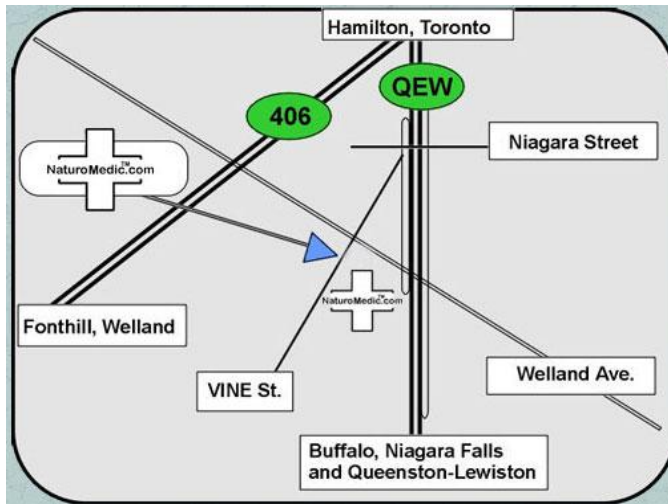

### **From Buffalo N.Y & Ft. Erie:**

- Peace Bridge turns into QEW
- QEW to St. Catharines
- In St. Catharines, take first exit (Niagara St. and Service Rd.) over the Garden City Skyway
  - Turn left at first set of lights onto Welland Ave., go straight through one set of lights then turn left onto Vine St. and left again to enter our parking lot
  - (Only 25 minutes from the bridge)

### **From Toronto, Hamilton & Grimsby:**

- QEW to St. Catharines
- In St. Catharines, exit Niagara Street and stay on South Service Rd.
- Turn right at first set of lights onto Welland Ave.,
- Next set of lights, turn left onto Vine St.
- Naturomedic™.com is on the corner, enter our parking lot

### **From Fonthill, Welland & Port Colbourne:**

- Hwy 58 to Hwy 406 to St. Catharines
- Exit on Fourth Ave.
- Turn right onto Fourth Ave.
- Go straight through to Vine St. which is close to the QEW
- Naturomedic™.com is on the corner of Vine St. and Welland Ave.

### **From Niagara Falls, Ontario & Niagara Falls, NY:**

- Rainbow Bridge turns into Hwy 420 to QEW to Toronto
- In St. Catharines, take first exit (Niagara St. and Service Rd.) over the Garden City Skyway
- Turn left at first set of lights onto Welland Ave., go straight through one set of lights then turn left onto Vine St. and left again to enter our parking lot
- (Only 15 minutes from the bridge)